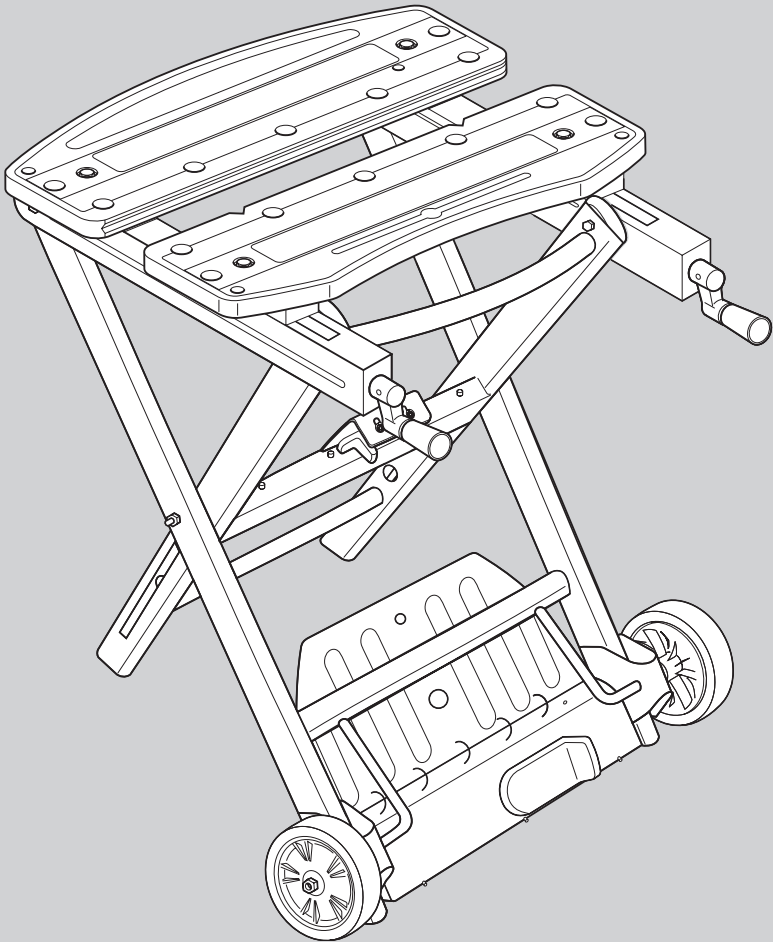

**BLACK &
DECKER®**

www.blackanddecker.co.uk

WM541