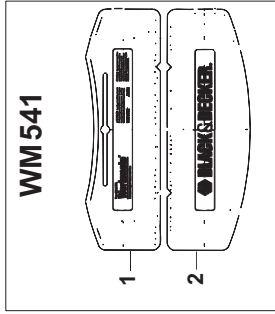

www.2helpU.com.

WM540 - WM541

TYP.
1

Australia

Black & Decker (Australia) Pty. Ltd. Tel. 03-8720 5100
20 Fletcher Road, Mooroolbark, Fax 03-9727 5940
Victoria, 3138

New Zealand

Black & Decker Tel. 09 579 7600
81 Hugo Johnston Drive Fax 09 579 8200
Penrose, Auckland, New Zealand