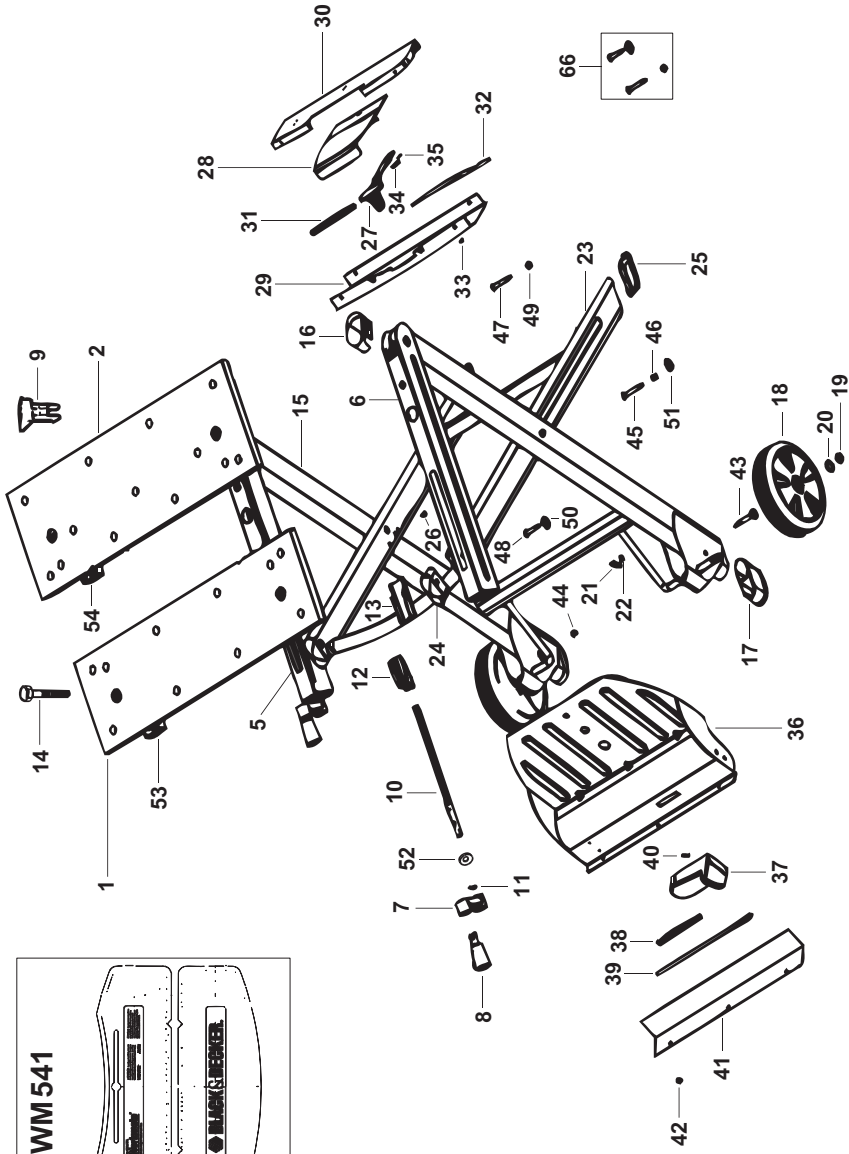

WM540 - WM541

TYP.
1